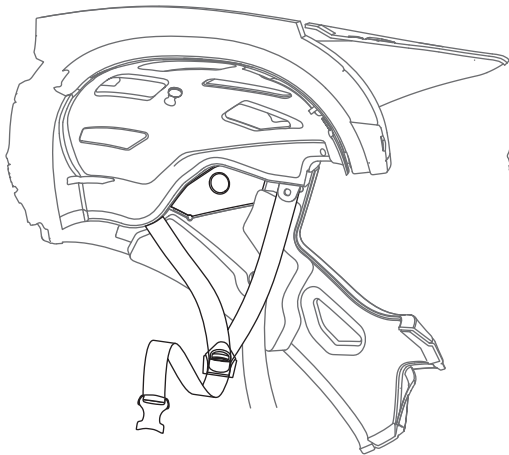

**Sweet  
Protection**

1

2

3

4

5

6

7

8

9

10

5

1

Designed in Norway  
Made in China

Manufactured by: Active Brands AS  
Kabelgaten 6, 0580 Oslo, Norway

✉ : [customerservice@sweetprotection.com](mailto:customerservice@sweetprotection.com)  
☎ : +47 62 45 22 00